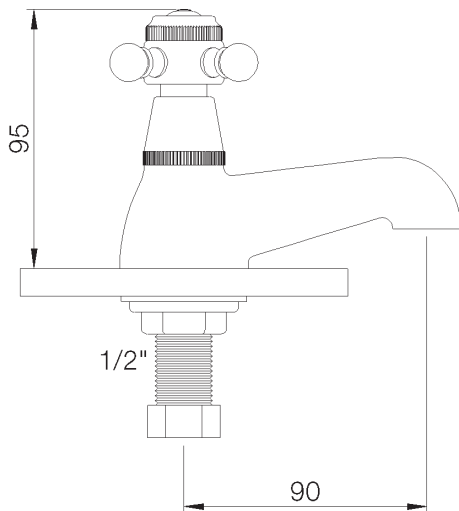

**Picture**

**Product details**

Weight : 0,8 kg

Flow at 3 bar : Restricted 5,6 l/min

Internal mechanism : Ceramic valve 1/4 turn

**Technical drawing**

RB0.V01