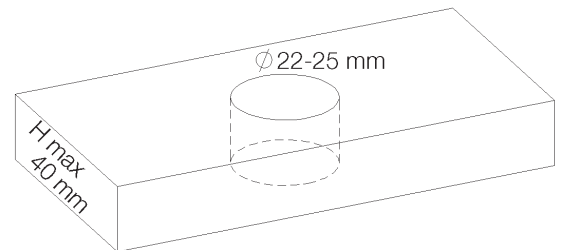

**Picture**

**Product details**

Weight : 0,8 kg

Flow at 3 bar : Restricted 5,6 l/min

Internal mechanism : Ceramic valve 1/4 turn

**Technical drawing**

RB0.V01